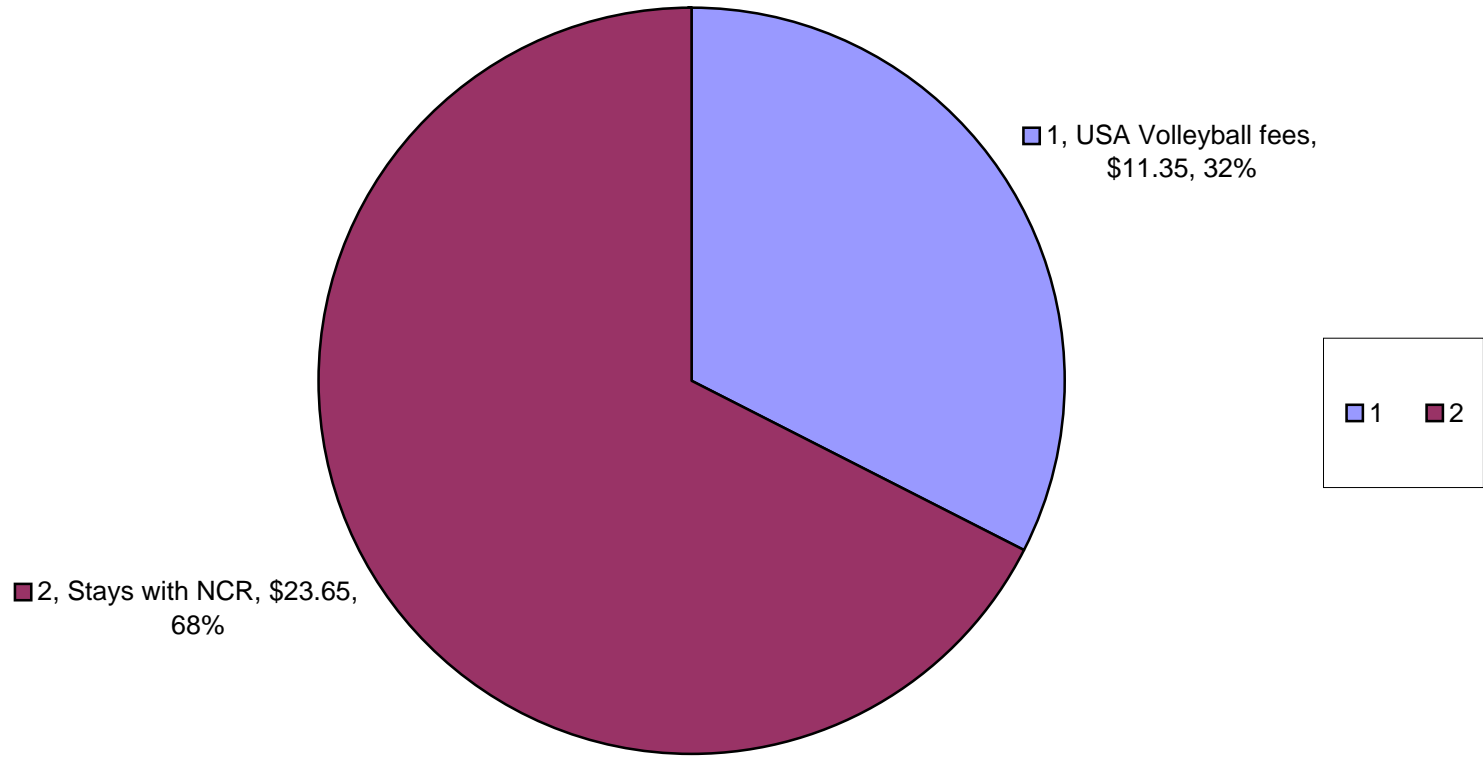

Membership Fee: Where does it go?

Note: For adult players, junior players and officials.

This document was created with Win2PDF available at <http://www.daneprairie.com>.
The unregistered version of Win2PDF is for evaluation or non-commercial use only.