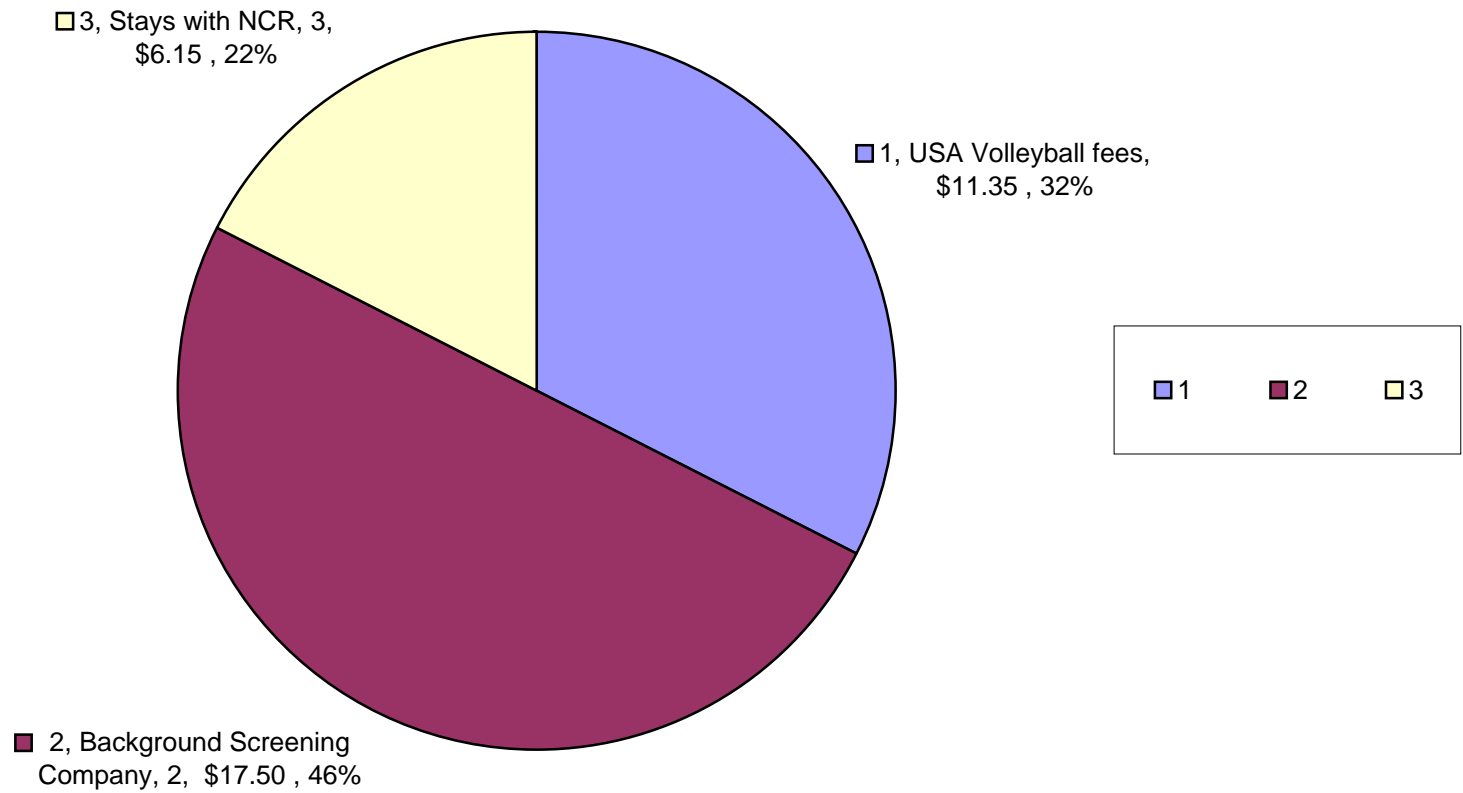

## Membership Fee: Where does it go?

Note: For any adults associated with a junior team (Club director, team rep, coach, trainer, chaperone)

Background screens are done every other year.

This document was created with Win2PDF available at <http://www.daneprairie.com>.  
The unregistered version of Win2PDF is for evaluation or non-commercial use only.