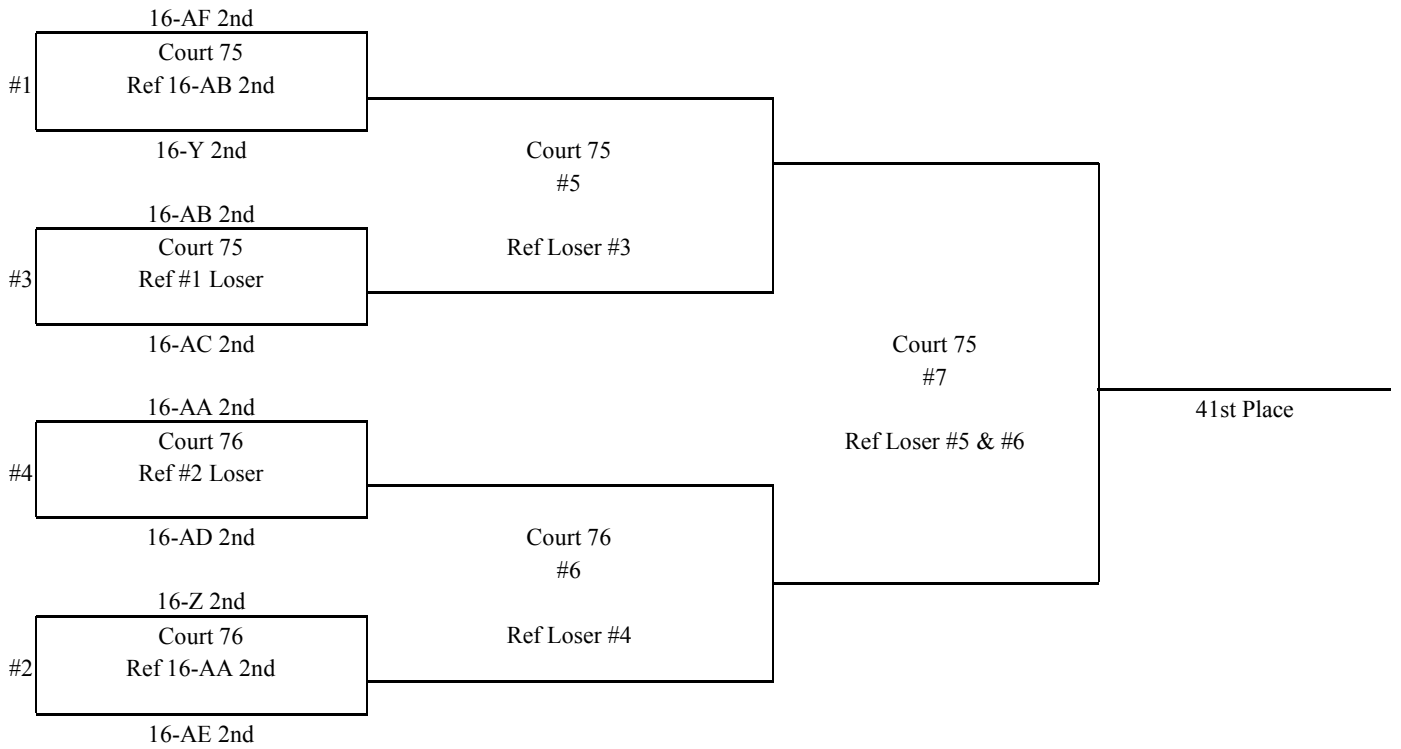

4-Team Schedule

RD	TEAMS	REF
1	A vs C	B
2	B vs D	A
3	A vs D	C
4	B vs C	A
5	C vs D	B
6	A vs B	D

PLEASE NOTE: NCR will NOT provide warm-up balls for this event.

16 SILVER DIVISION

HERON LAKE DIVISION

SILVER LAKE DIVISION

16 SILVER DIVISION

STAR LAKE DIVISION

ACORN LAKE DIVISION

16 SILVER DIVISION

RAT LAKE DIVISION

EMILY LAKE DIVISION

16 SILVER DIVISION

PELICAN LAKE DIVISION

MARTIN LAKE DIVISION