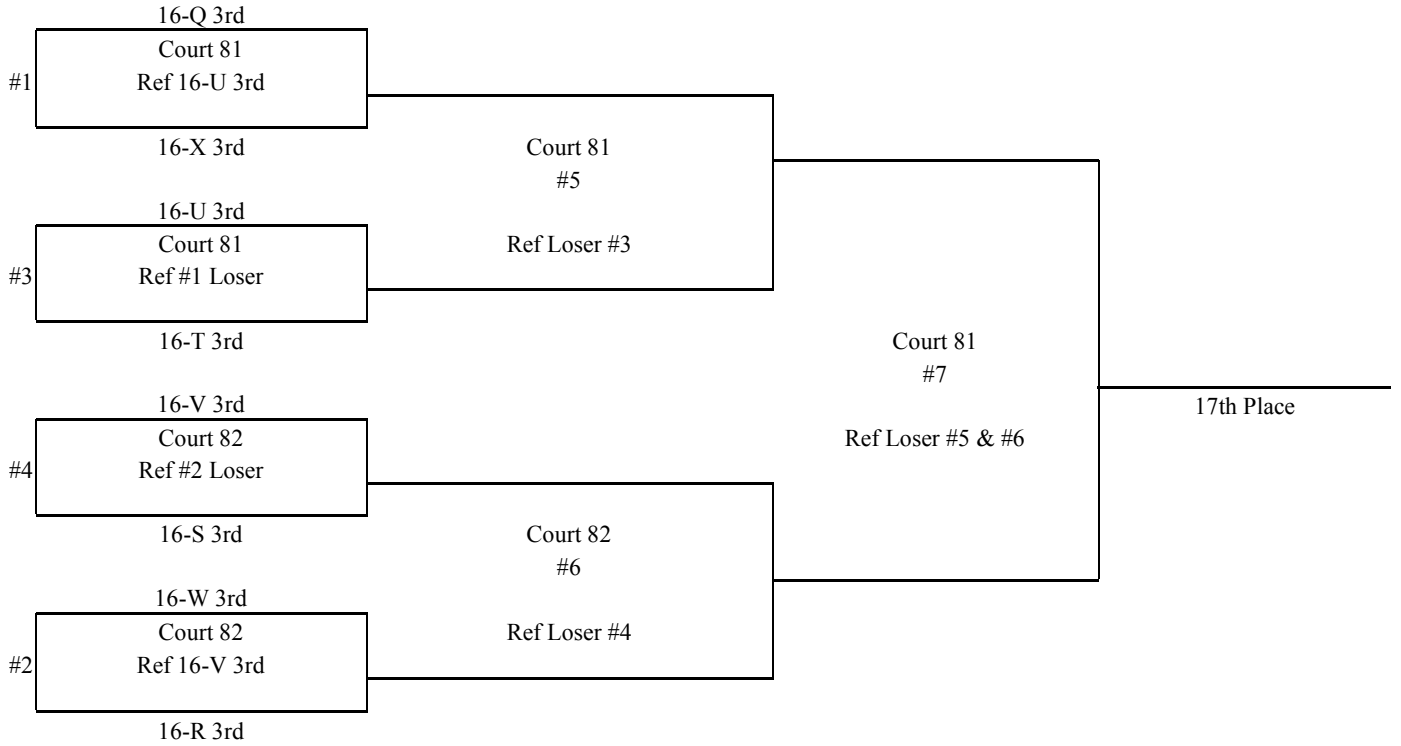

4-Team Schedule

RD	TEAMS	REF
1	A vs C	B
2	B vs D	A
3	A vs D	C
4	B vs C	A
5	C vs D	B
6	A vs B	D

PLEASE NOTE: NCR will NOT provide warm-up balls for this event.

16 SILVER DIVISION

HERON LAKE DIVISION

SILVER LAKE DIVISION

16 SILVER DIVISION

STAR LAKE DIVISION

ACORN LAKE DIVISION

16 SILVER DIVISION

RAT LAKE DIVISION

EMILY LAKE DIVISION

16 SILVER DIVISION

PELICAN LAKE DIVISION