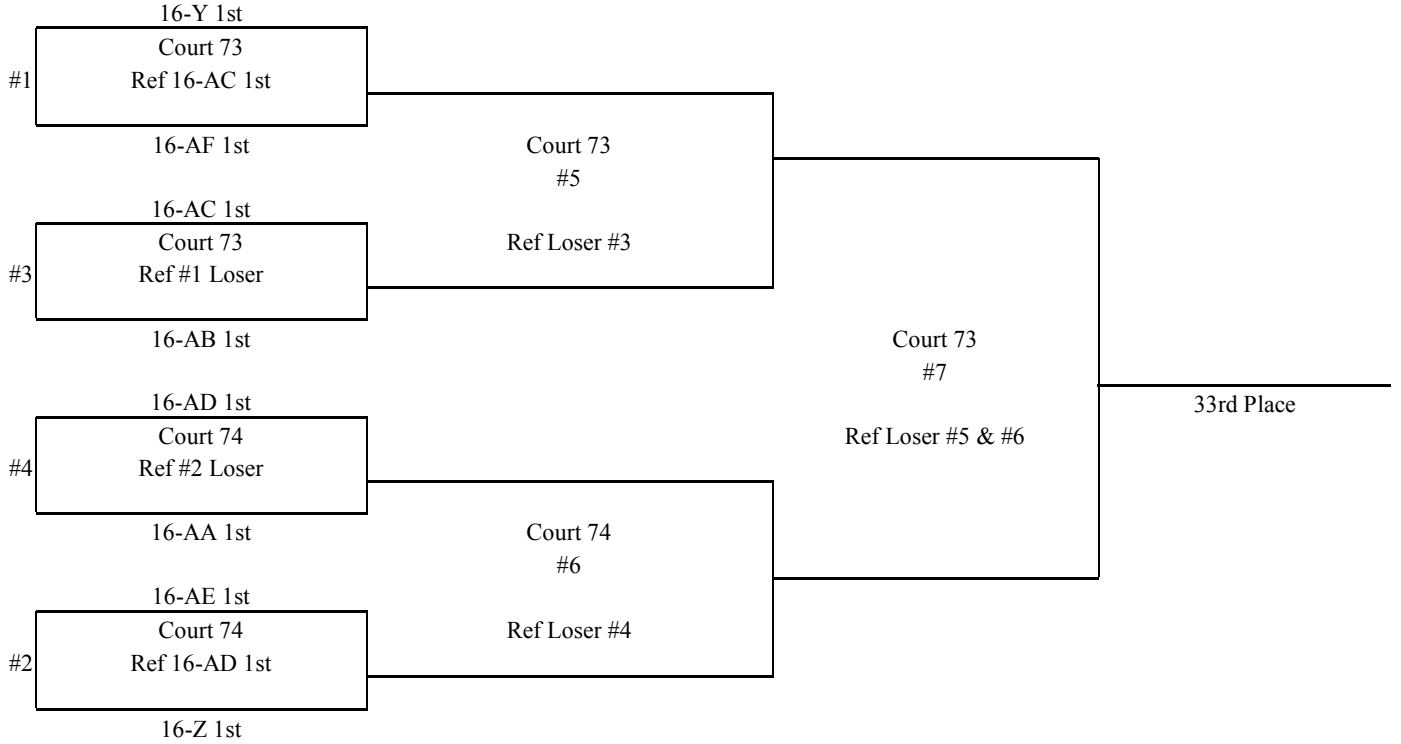

4-Team Schedule

RD	TEAMS	REF
1	A vs C	B
2	B vs D	A
3	A vs D	C
4	B vs C	A
5	C vs D	B
6	A vs B	D

PLEASE NOTE: NCR will NOT provide warm-up balls for this event.

16 SILVER DIVISION

HERON LAKE DIVISION

SILVER LAKE DIVISION

16 SILVER DIVISION

STAR LAKE DIVISION

ACORN LAKE DIVISION

16 SILVER DIVISION

RAT LAKE DIVISION

EMILY LAKE DIVISION

16 SILVER DIVISION

PELICAN LAKE DIVISION

MARTIN LAKE DIVISION