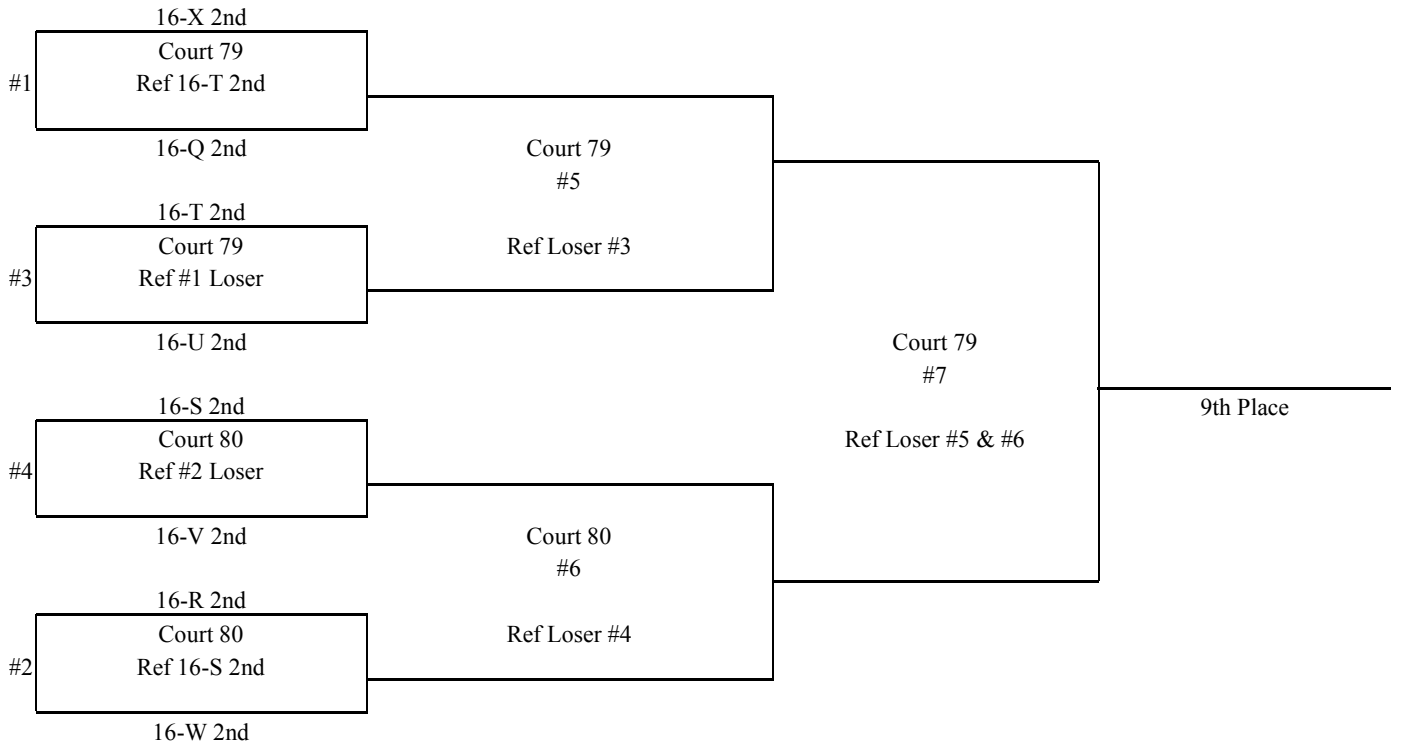

4-Team Schedule

RD	TEAMS	REF
1	A vs C	B
2	B vs D	A
3	A vs D	C
4	B vs C	A
5	C vs D	B
6	A vs B	D

PLEASE NOTE: NCR will NOT provide warm-up balls for this event.

16 SILVER DIVISION

HERON LAKE DIVISION

SILVER LAKE DIVISION

16 SILVER DIVISION

STAR LAKE DIVISION

ACORN LAKE DIVISION

16 SILVER DIVISION

RAT LAKE DIVISION

EMILY LAKE DIVISION

16 SILVER DIVISION

PELICAN LAKE DIVISION