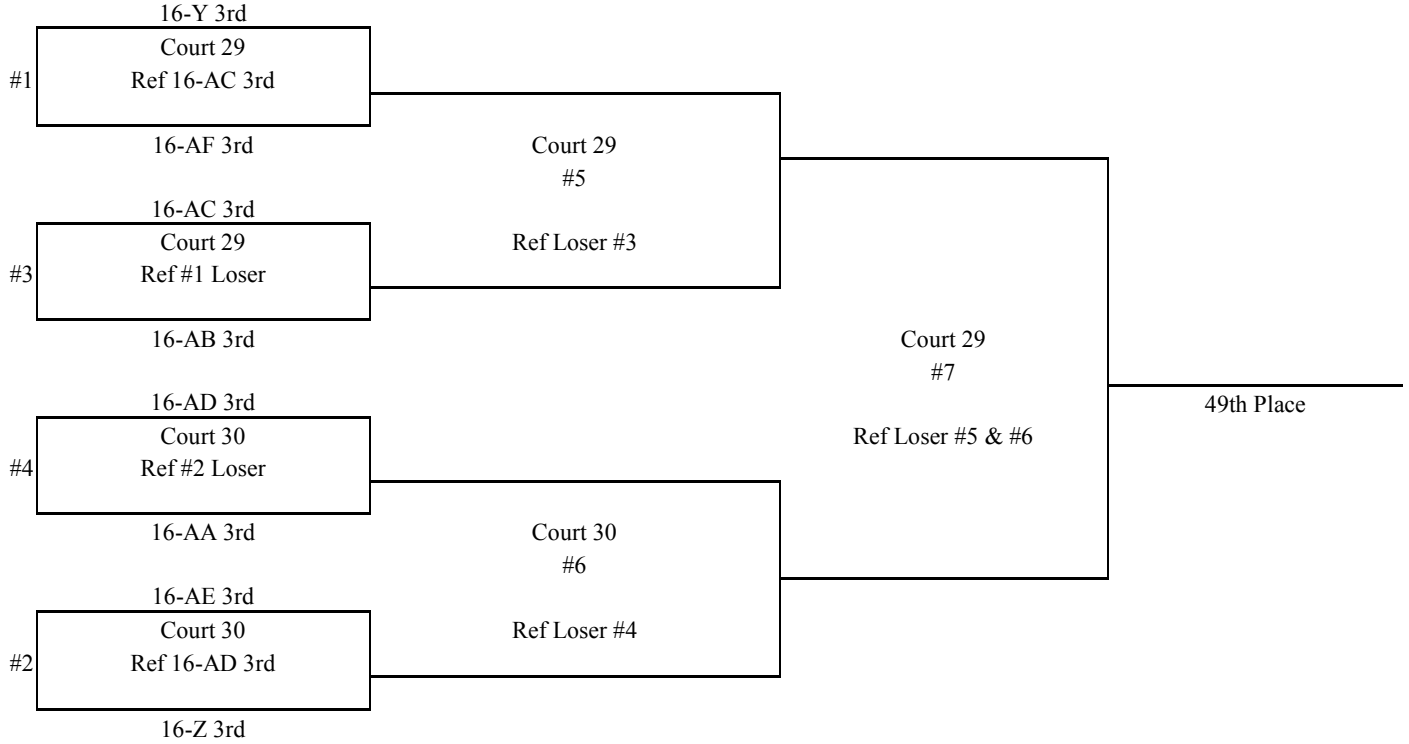

4-Team Schedule

RD	TEAMS	REF
1	A vs C	B
2	B vs D	A
3	A vs D	C
4	B vs C	A
5	C vs D	B
6	A vs B	D

PLEASE NOTE: NCR will NOT provide warm-up balls for this event.

16 SILVER DIVISION

HERON LAKE DIVISION

SILVER LAKE DIVISION

16 SILVER DIVISION

STAR LAKE DIVISION

ACORN LAKE DIVISION

16 SILVER DIVISION

RAT LAKE DIVISION

EMILY LAKE DIVISION

16 SILVER DIVISION

PELICAN LAKE DIVISION

MARTIN LAKE DIVISION