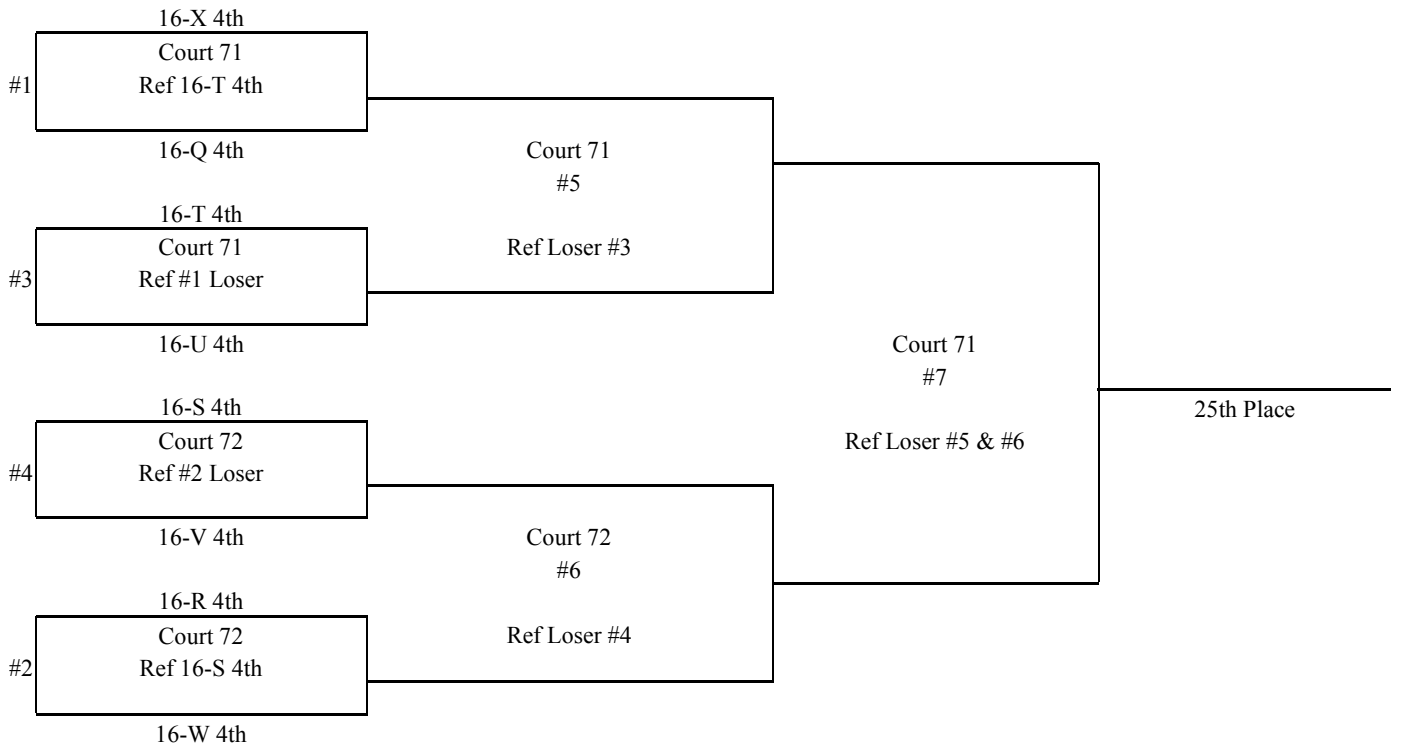

4-Team Schedule

RD	TEAMS	REF
1	A vs C	B
2	B vs D	A
3	A vs D	C
4	B vs C	A
5	C vs D	B
6	A vs B	D

PLEASE NOTE: NCR will NOT provide warm-up balls for this event.

16 SILVER DIVISION

HERON LAKE DIVISION

SILVER LAKE DIVISION

16 SILVER DIVISION

STAR LAKE DIVISION

ACORN LAKE DIVISION

16 SILVER DIVISION

RAT LAKE DIVISION

EMILY LAKE DIVISION

16 SILVER DIVISION

PELICAN LAKE DIVISION