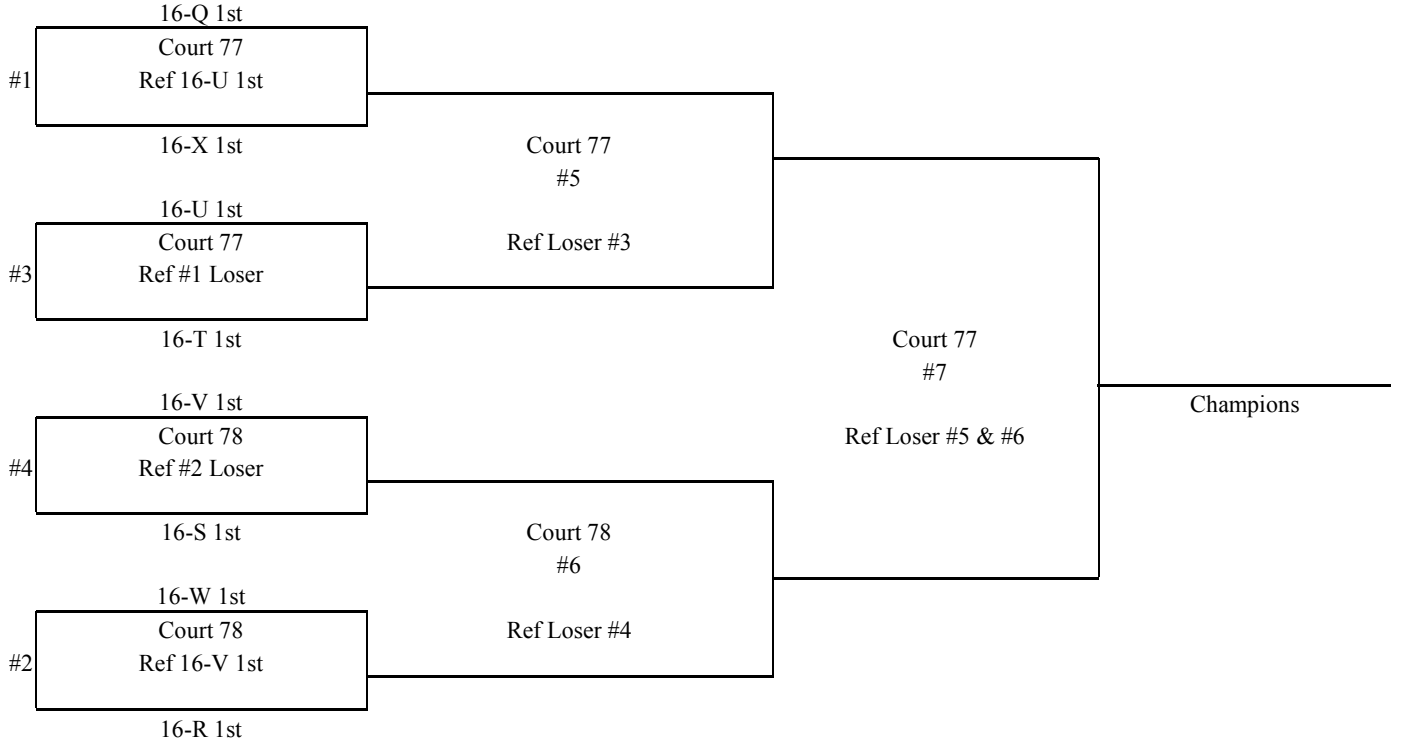

16 SILVER DIVISION

HERON LAKE DIVISION