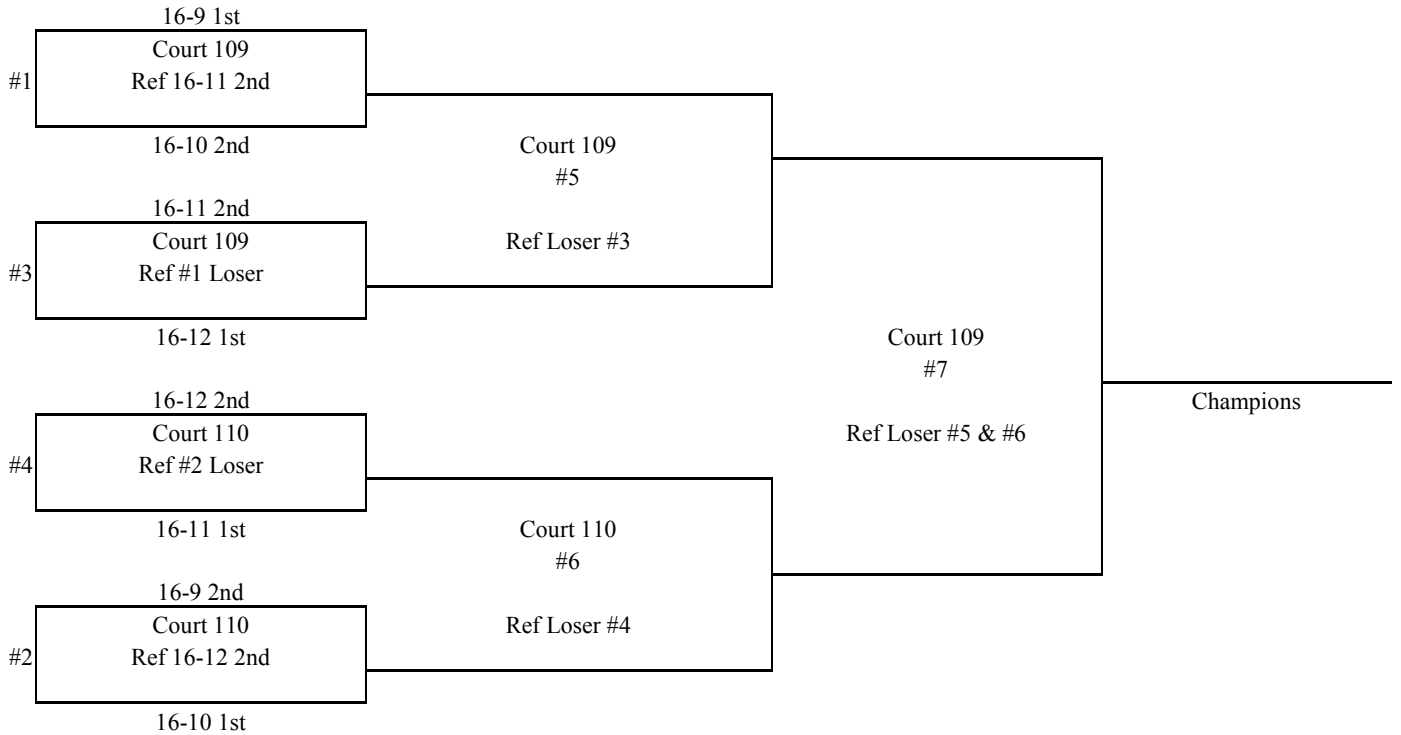

16 GOLD DIVISION

ISLAND LAKE DIVISION